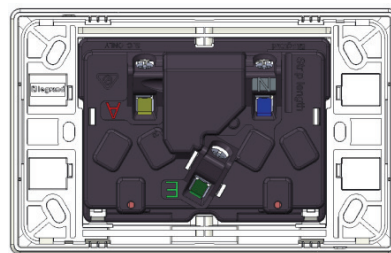

Single product	
Cat No	Barcode
ED777USB2IWE	9321001456919
ED777USB2IUG	9321001456926
ED777USB2IBL	9321001456933

Outer box (QTY 6)		
Cat No	Barcode	Dimensions (W x H x D)
ED777USB2IWE	9321001456940	163 x 163 x 131mm
ED777USB2IUG	9321001456957	163 x 163 x 131mm
ED777USB2IBL	9321001456964	163 x 163 x 131mm

Outer box (QTY 72)		
Cat No	Barcode	Dimensions (W x H x D)
ED777USB2IWE	9321001456971	500 x 333 x 262mm
ED777USB2IUG	9321001456988	500 x 333 x 262mm
ED777USB2IBL	9321001456995	500 x 333 x 262mm

Back View