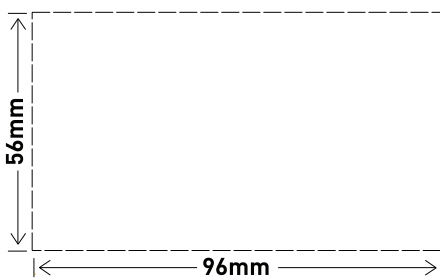

Data Sheet

Excel Life™

Dedicated Plate - Double Powerpoint, 10A with Integrated Dual USB Charger

CAT NO. ED777USB2IWE, ED777USB2IUG, ED777USB2IBL

ED777USB2IWE

Cat No	ED777USB2IWE	ED777USB2IUG	ED777USB2IBL
Description	Excel Life™ Dedicated plate, Double Powerpoint with Integrated Dual USB Charger		
Colour	White (WE)	Urban Grey (UG)	Black (BL)
Nominal input voltage	230-240V a.c.		
Nominal input frequency	50Hz		
Nominal input current (charger)	200mA		
Current rating (GPO)	10A		
Stand-by power consumption	< 0.07W		
Nominal output voltage	5.2V d.c.		
Nominal output current	2.4A max total		
Energy efficiency	> 80% measured at USB socket output side		
Safety standard	AS/NZ S 60950.1, AS/NZS 4665, AS/NZS 3100		
Protection class	Class I		
Overload protection (USB charger)	2.6 ± 0.2A		
Surge protection (USB charger)	180 joules		
Operating temperature	5° to 40° C		
Plate size	77H x 121W x 10D mm		

Excel Life™

Dedicated Plate - Double Powerpoint, 10A with Integrated Dual USB Charger

CAT NO. **ED777USB2IWE, ED777USB2IUG, ED777USB2IBL**

ED777USB2IWE

- 2.4A charging capacity
- Capable of charging 1 tablet or 2 smartphones simultaneously at their maximum capacity
- Suitable for telephones, smartphones, MP3/MP4 players, fitness bands and sport watches
- Suitable for installation in wall boxes
- Suitable for all commercial and residential installations such as kitchens, bedrooms, offices, retail, hospitality and education facilities
- Overload protection (USB circuit)
- Low standby power consumption < 0.07W
- Internal safety shutters for extra safety (powerpoint)
- Conform to AS/NZS60950-1, AS/NZS 4665, AS/NZS 3100
- Indoor use only

Glass and tile cut-out dimensions:

Single product	
Cat No	Barcode
ED777USB2IWE	9321001456919
ED777USB2IUG	9321001456926
ED777USB2IBL	9321001456933

Outer box (QTY 6)		
Cat No	Barcode	Dimensions (W x H x D)
ED777USB2IWE	9321001456940	163 x 163 x 131mm
ED777USB2IUG	9321001456957	163 x 163 x 131mm
ED777USB2IBL	9321001456964	163 x 163 x 131mm